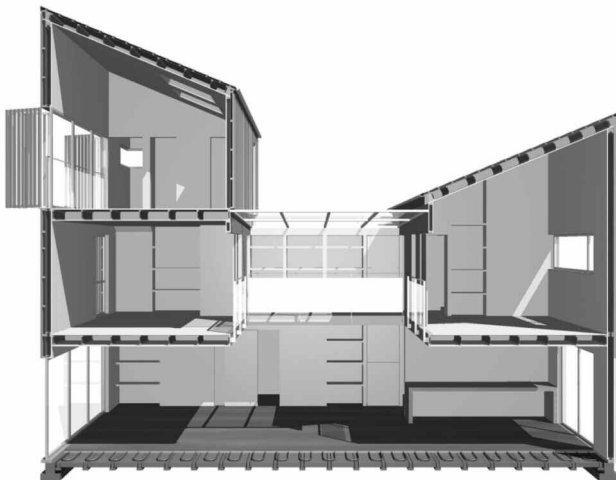

new homes

20 - 26 March 2006 week

Day 1, Design - Monday 20 March

Miller Homes - Lancefield Quay, Glasgow

CALA - CALA DOMUS, Harlow

eEscape project from David Wilson Homes

The Manor House by Morris Homes

If you would like a hi-resolution jpeg contact: